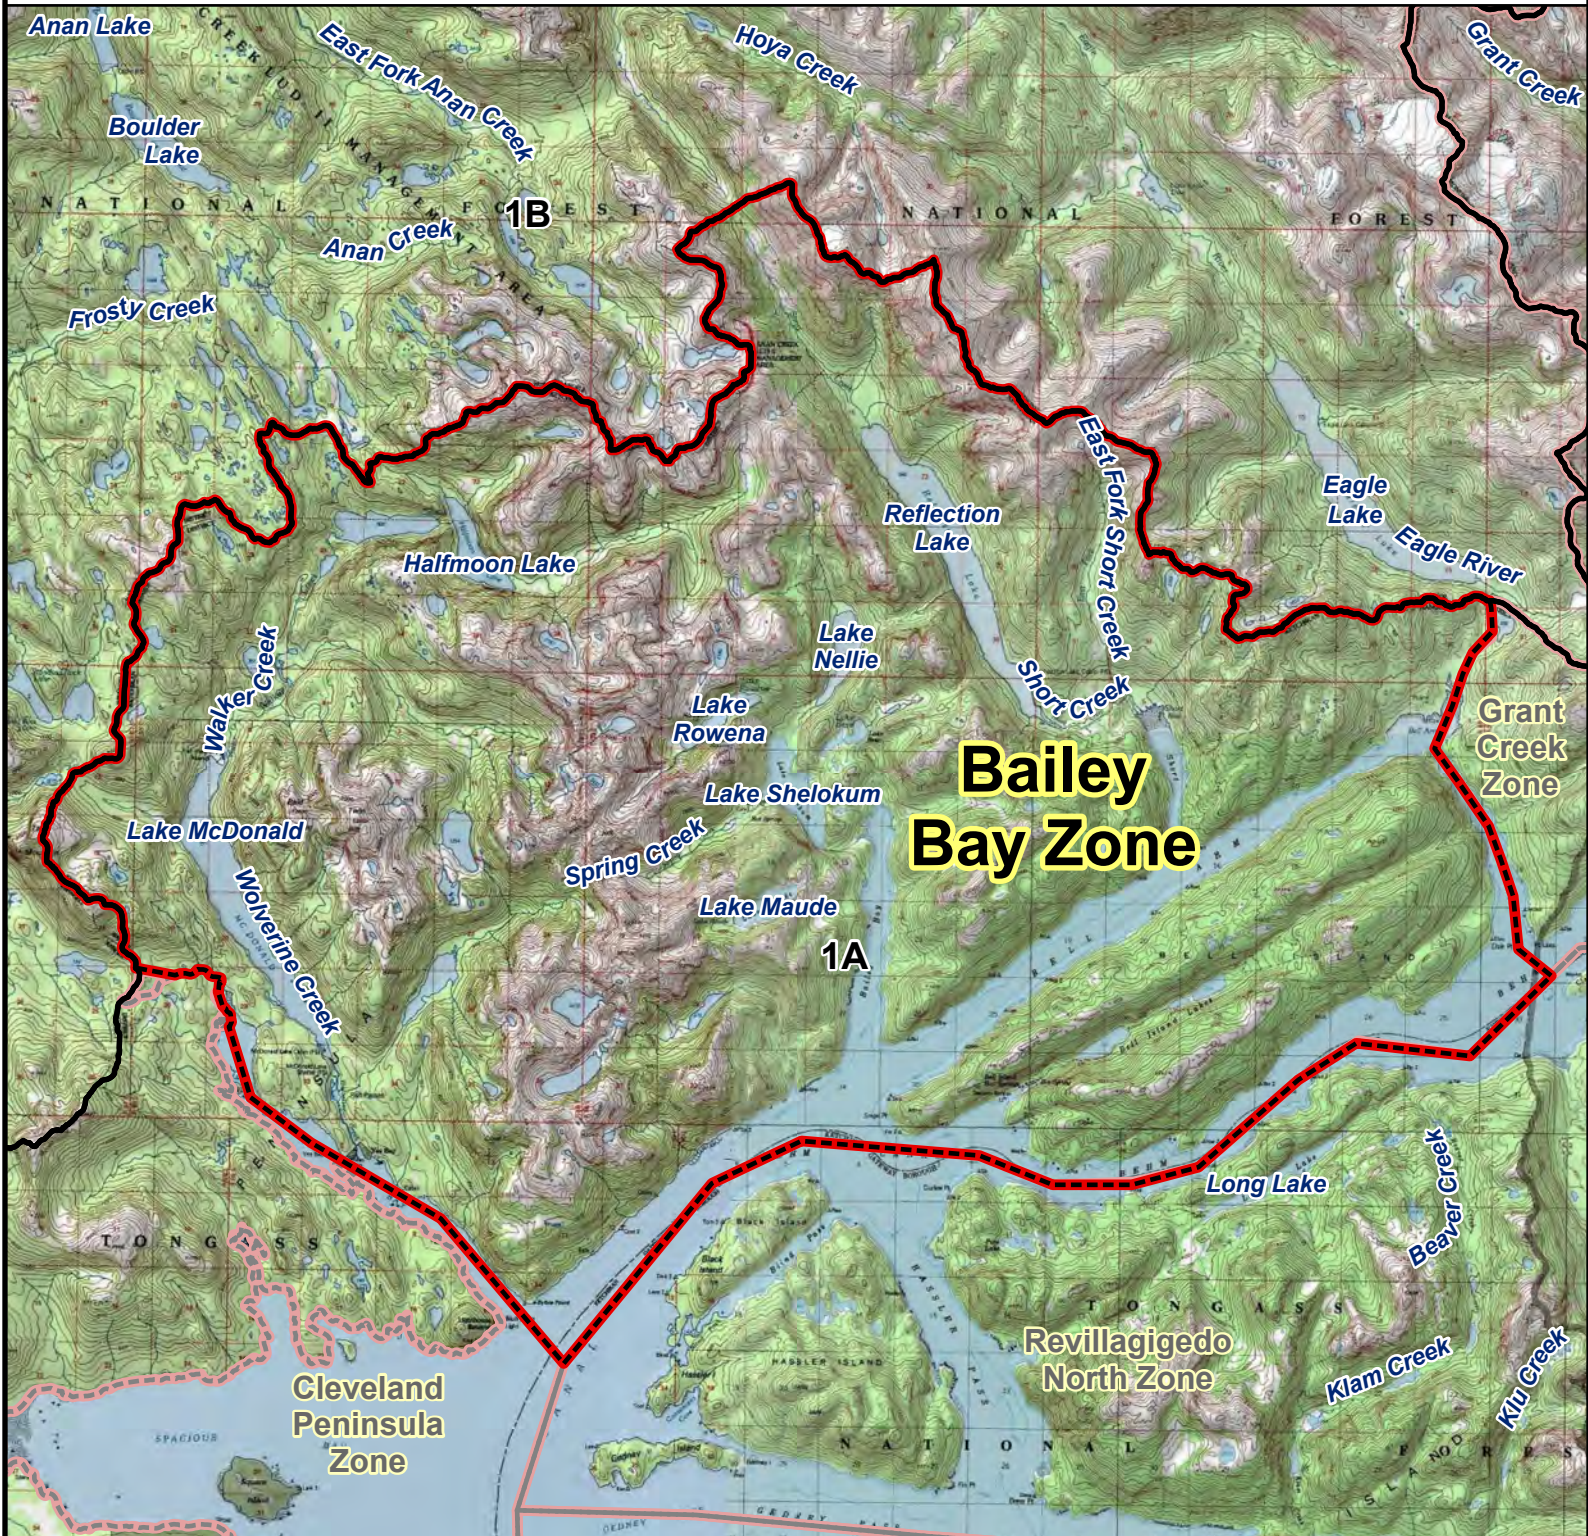

RG002 MOUNTAIN GOAT HUNT Bailey Bay Zone

Bailey Bay Zone: Originating at the midpoint of Behm Canal east from Bluff Point, northwest through Yes Bay, through the valley to Lake Helen and through Santa Anna Inlet to Seward Passage, north through Seward Passage to Ernest Sound, east through Bradfield Canal, then south through Eagle Bay, southeast through the Eagle River through Little Eagle Lake and Eagle Lake to where the Eagle Lake drainage empties into Bell arm, then south through Anchor Pass to Behm Canal, then back to the point of origin.